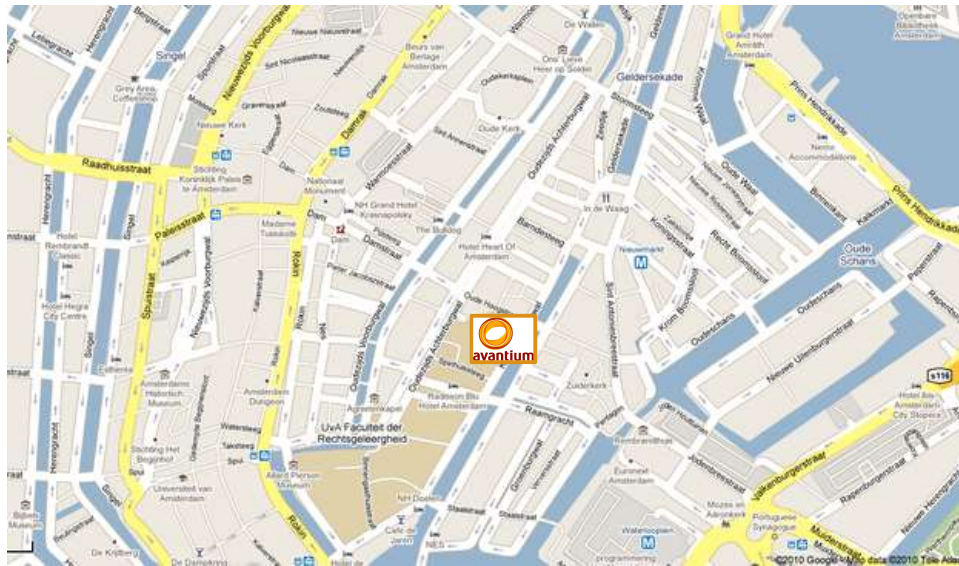

How to get to the Annual General Meeting 2019

Address

Euronext
Beursplein 5
1012 JW Amsterdam
The Netherlands

Parking

You can use Q-Park Bijenkorf
Directions: high way S112, directions;
Wibautstraat, Stopera, Bijenkorf

Parking fee; each 29 minutes – 3 euro

[Parkeergarage de Bijenkorf - Amsterdam - q.park.nl](http://Parkeergarage.de.Bijenkorf-Amsterdam-q.park.nl)

Park and Ride

At Amsterdam's Park and Ride (P+R) car parks, you can park your car for €8 per 24 hours. These rates only apply if you then travel with public transport into the city centre.